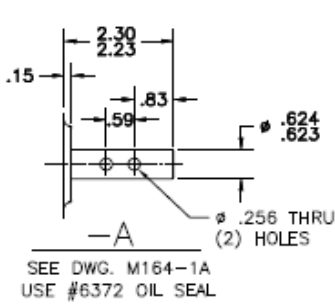

M164 Output Shaft Styles

METRIC SHAFTS

Toledo Gearmotor

5439 Roan Road • Sylvania, OH 43560 • (419) 885-3769 • Fax (419) 885-3799 • www.toledogear.com