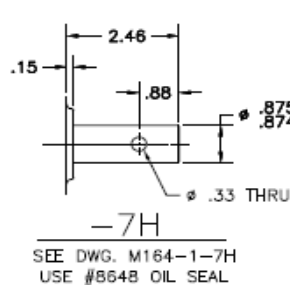

M164 Output Shaft Styles

METRIC SHAFTS

Toledo Gearmotor

5439 Roan Road • Sylvania, OH 43560 • (419) 885-3769 • Fax (419) 885-3799 • www.toledogear.com