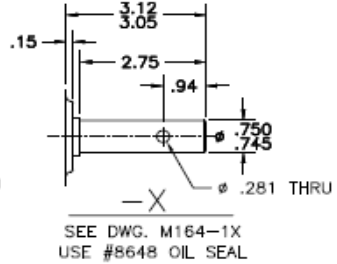

M164 Output Shaft Styles

METRIC SHAFTS

Toledo Gearmotor

5439 Roan Road • Sylvania, OH 43560 • (419) 885-3769 • Fax (419) 885-3799 • www.toledogear.com