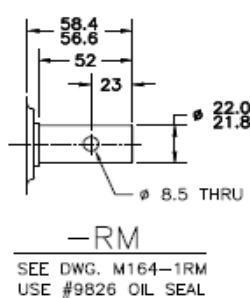

M164 Output Shaft Styles

METRIC SHAFTS

Toledo Gearmotor

5439 Roan Road • Sylvania, OH 43560 • (419) 885-3769 • Fax (419) 885-3799 • www.toledogear.com