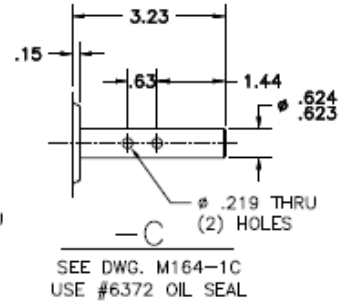

M164 Output Shaft Styles

METRIC SHAFTS

Toledo Gearmotor

5439 Roan Road • Sylvania, OH 43560 • (419) 885-3769 • Fax (419) 885-3799 • www.toledogear.com