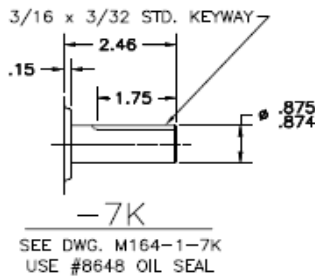

M164 Output Shaft Styles

METRIC SHAFTS

Toledo Gearmotor

5439 Roan Road • Sylvania, OH 43560 • (419) 885-3769 • Fax (419) 885-3799 • www.toledogear.com