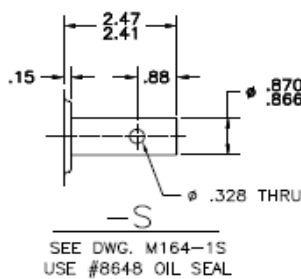

M164 Output Shaft Styles

METRIC SHAFTS

Toledo Gearmotor

5439 Roan Road • Sylvania, OH 43560 • (419) 885-3769 • Fax (419) 885-3799 • www.toledogear.com