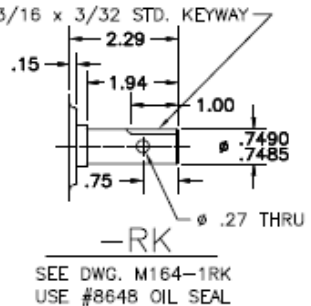

M164 Output Shaft Styles

METRIC SHAFTS

Toledo Gearmotor

5439 Roan Road • Sylvania, OH 43560 • (419) 885-3769 • Fax (419) 885-3799 • www.toledogear.com