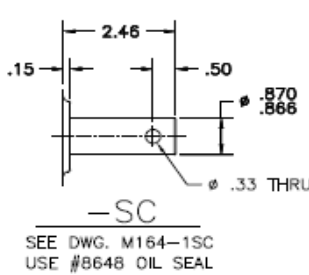

M164 Output Shaft Styles

METRIC SHAFTS

Toledo Gearmotor

5439 Roan Road • Sylvania, OH 43560 • (419) 885-3769 • Fax (419) 885-3799 • www.toledogear.com