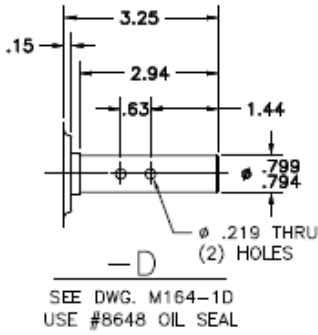

M164 Output Shaft Styles

METRIC SHAFTS

Toledo Gearmotor

5439 Roan Road • Sylvania, OH 43560 • (419) 885-3769 • Fax (419) 885-3799 • www.toledogear.com