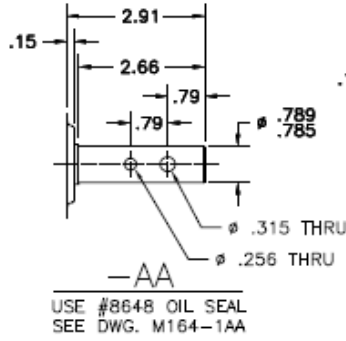

M164 Output Shaft Styles

METRIC SHAFTS

Toledo Gearmotor

5439 Roan Road • Sylvania, OH 43560 • (419) 885-3769 • Fax (419) 885-3799 • www.toledogear.com