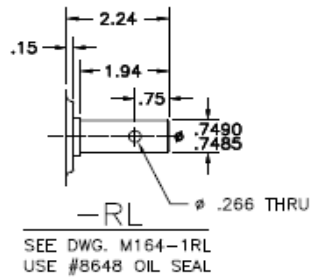

M164 Output Shaft Styles

METRIC SHAFTS

Toledo Gearmotor

5439 Roan Road • Sylvania, OH 43560 • (419) 885-3769 • Fax (419) 885-3799 • www.toledogear.com