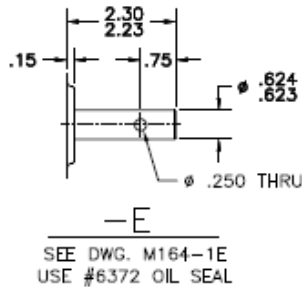

M164 Output Shaft Styles

METRIC SHAFTS

Toledo Gearmotor

5439 Roan Road • Sylvania, OH 43560 • (419) 885-3769 • Fax (419) 885-3799 • www.toledogear.com