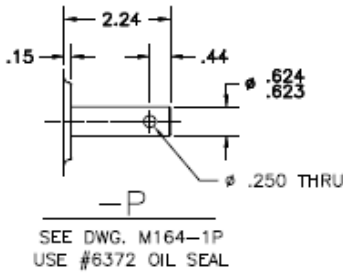

M164 Output Shaft Styles

METRIC SHAFTS

Toledo Gearmotor

5439 Roan Road • Sylvania, OH 43560 • (419) 885-3769 • Fax (419) 885-3799 • www.toledogear.com