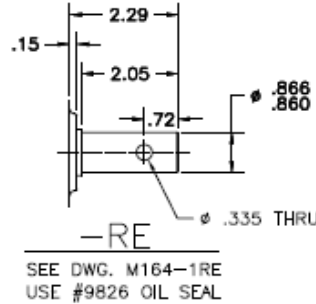

M164 Output Shaft Styles

METRIC SHAFTS

Toledo Gearmotor

5439 Roan Road • Sylvania, OH 43560 • (419) 885-3769 • Fax (419) 885-3799 • www.toledogear.com