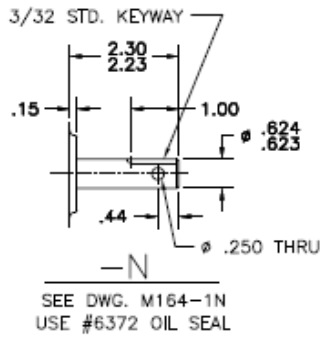

M164 Output Shaft Styles

METRIC SHAFTS

Toledo Gearmotor

5439 Roan Road • Sylvania, OH 43560 • (419) 885-3769 • Fax (419) 885-3799 • www.toledogear.com