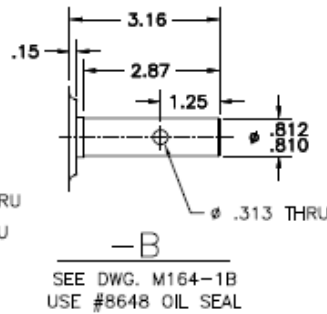

M164 Output Shaft Styles

METRIC SHAFTS

Toledo Gearmotor

5439 Roan Road • Sylvania, OH 43560 • (419) 885-3769 • Fax (419) 885-3799 • www.toledogear.com