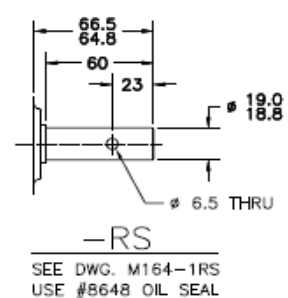

M164 Output Shaft Styles

METRIC SHAFTS

Toledo Gearmotor

5439 Roan Road • Sylvania, OH 43560 • (419) 885-3769 • Fax (419) 885-3799 • www.toledogear.com