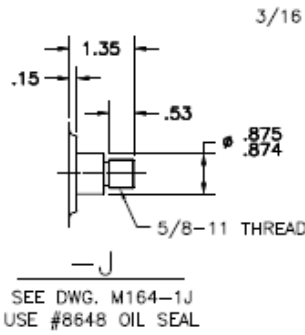

M164 Output Shaft Styles

METRIC SHAFTS

Toledo Gearmotor

5439 Roan Road • Sylvania, OH 43560 • (419) 885-3769 • Fax (419) 885-3799 • www.toledogear.com