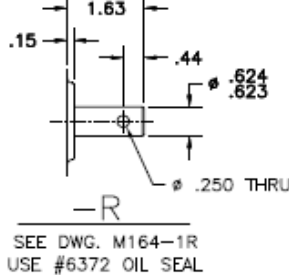

M164 Output Shaft Styles

METRIC SHAFTS

Toledo Gearmotor

5439 Roan Road • Sylvania, OH 43560 • (419) 885-3769 • Fax (419) 885-3799 • www.toledogear.com